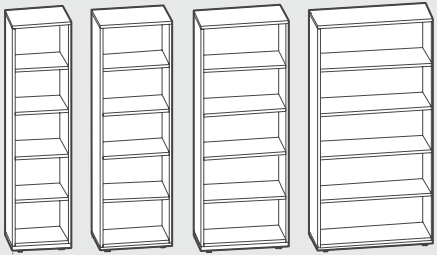

*Functional. By Design.*

**S1** 72" x 39"

**S4** 64" x 66"

**S7** 64" x 66"

**S2** 96" x 67"

**S5** 104" x 28"

**S8** 84" x 67"

**S3** 84" x 78"

**S6** 96" x 78"

**S9** 104" x 78"

26"H x 14"D – Open Cabinets

Storage Configuration Ideas

39"H x 14"D – Open Cabinets

Storage Configuration Ideas

64"H x 14"D – Open Cabinets

Storage Configuration Ideas

76"H x 14"D – Open Cabinets

Storage Configuration Ideas

26"H x 20"D – Open Cabinets

Storage Configuration Ideas