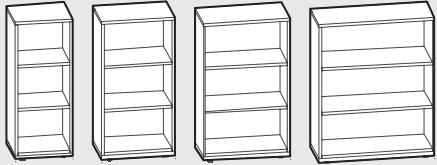

*Functional. By Design.*

**S1** 72" x 39"

**S4** 64" x 66"

**S7** 64" x 66"

**S2** 96" x 67"

**S5** 104" x 28"

**S8** 84" x 67"

**S3** 84" x 78"

**S6** 96" x 78"

**S9** 104" x 78"

26"H x 14"D – Open Cabinets

Storage Configuration Ideas

39"H x 14"D – Open Cabinets

Storage Configuration Ideas

64"H x 14"D – Open Cabinets

Storage Configuration Ideas

76"H x 14"D – Open Cabinets

Storage Configuration Ideas

26"H x 20"D – Open Cabinets

Storage Configuration Ideas