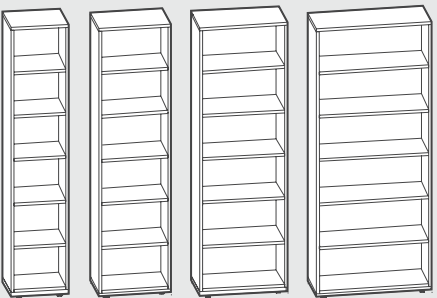

*Functional. By Design.*

**S1** 72" x 39"

**S4** 64" x 66"

**S7** 64" x 66"

**S2** 96" x 67"

**S5** 104" x 28"

**S8** 84" x 67"

**S3** 84" x 78"

**S6** 96" x 78"

**S9** 104" x 78"

26"H x 14"D – Open Cabinets

Storage Configuration Ideas

39"H x 14"D – Open Cabinets

Storage Configuration Ideas

64"H x 14"D – Open Cabinets

Storage Configuration Ideas

76"H x 14"D – Open Cabinets

Storage Configuration Ideas

26"H x 20"D – Open Cabinets

Storage Configuration Ideas