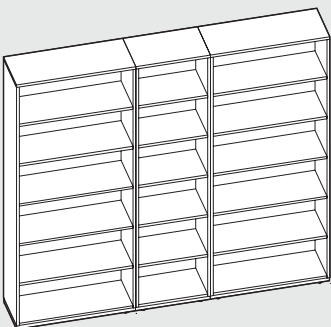

*Functional. By Design.*

**S1** 72" x 39"

**S4** 64" x 66"

**S7** 64" x 66"

**S2** 96" x 67"

**S5** 104" x 28"

**S8** 84" x 67"

**S3** 84" x 78"

**S6** 96" x 78"

**S9** 104" x 78"

26"H x 14"D – Open Cabinets

Storage Configuration Ideas

39"H x 14"D – Open Cabinets

Storage Configuration Ideas

64"H x 14"D – Open Cabinets

Storage Configuration Ideas

76"H x 14"D – Open Cabinets

Storage Configuration Ideas

26"H x 20"D – Open Cabinets

Storage Configuration Ideas